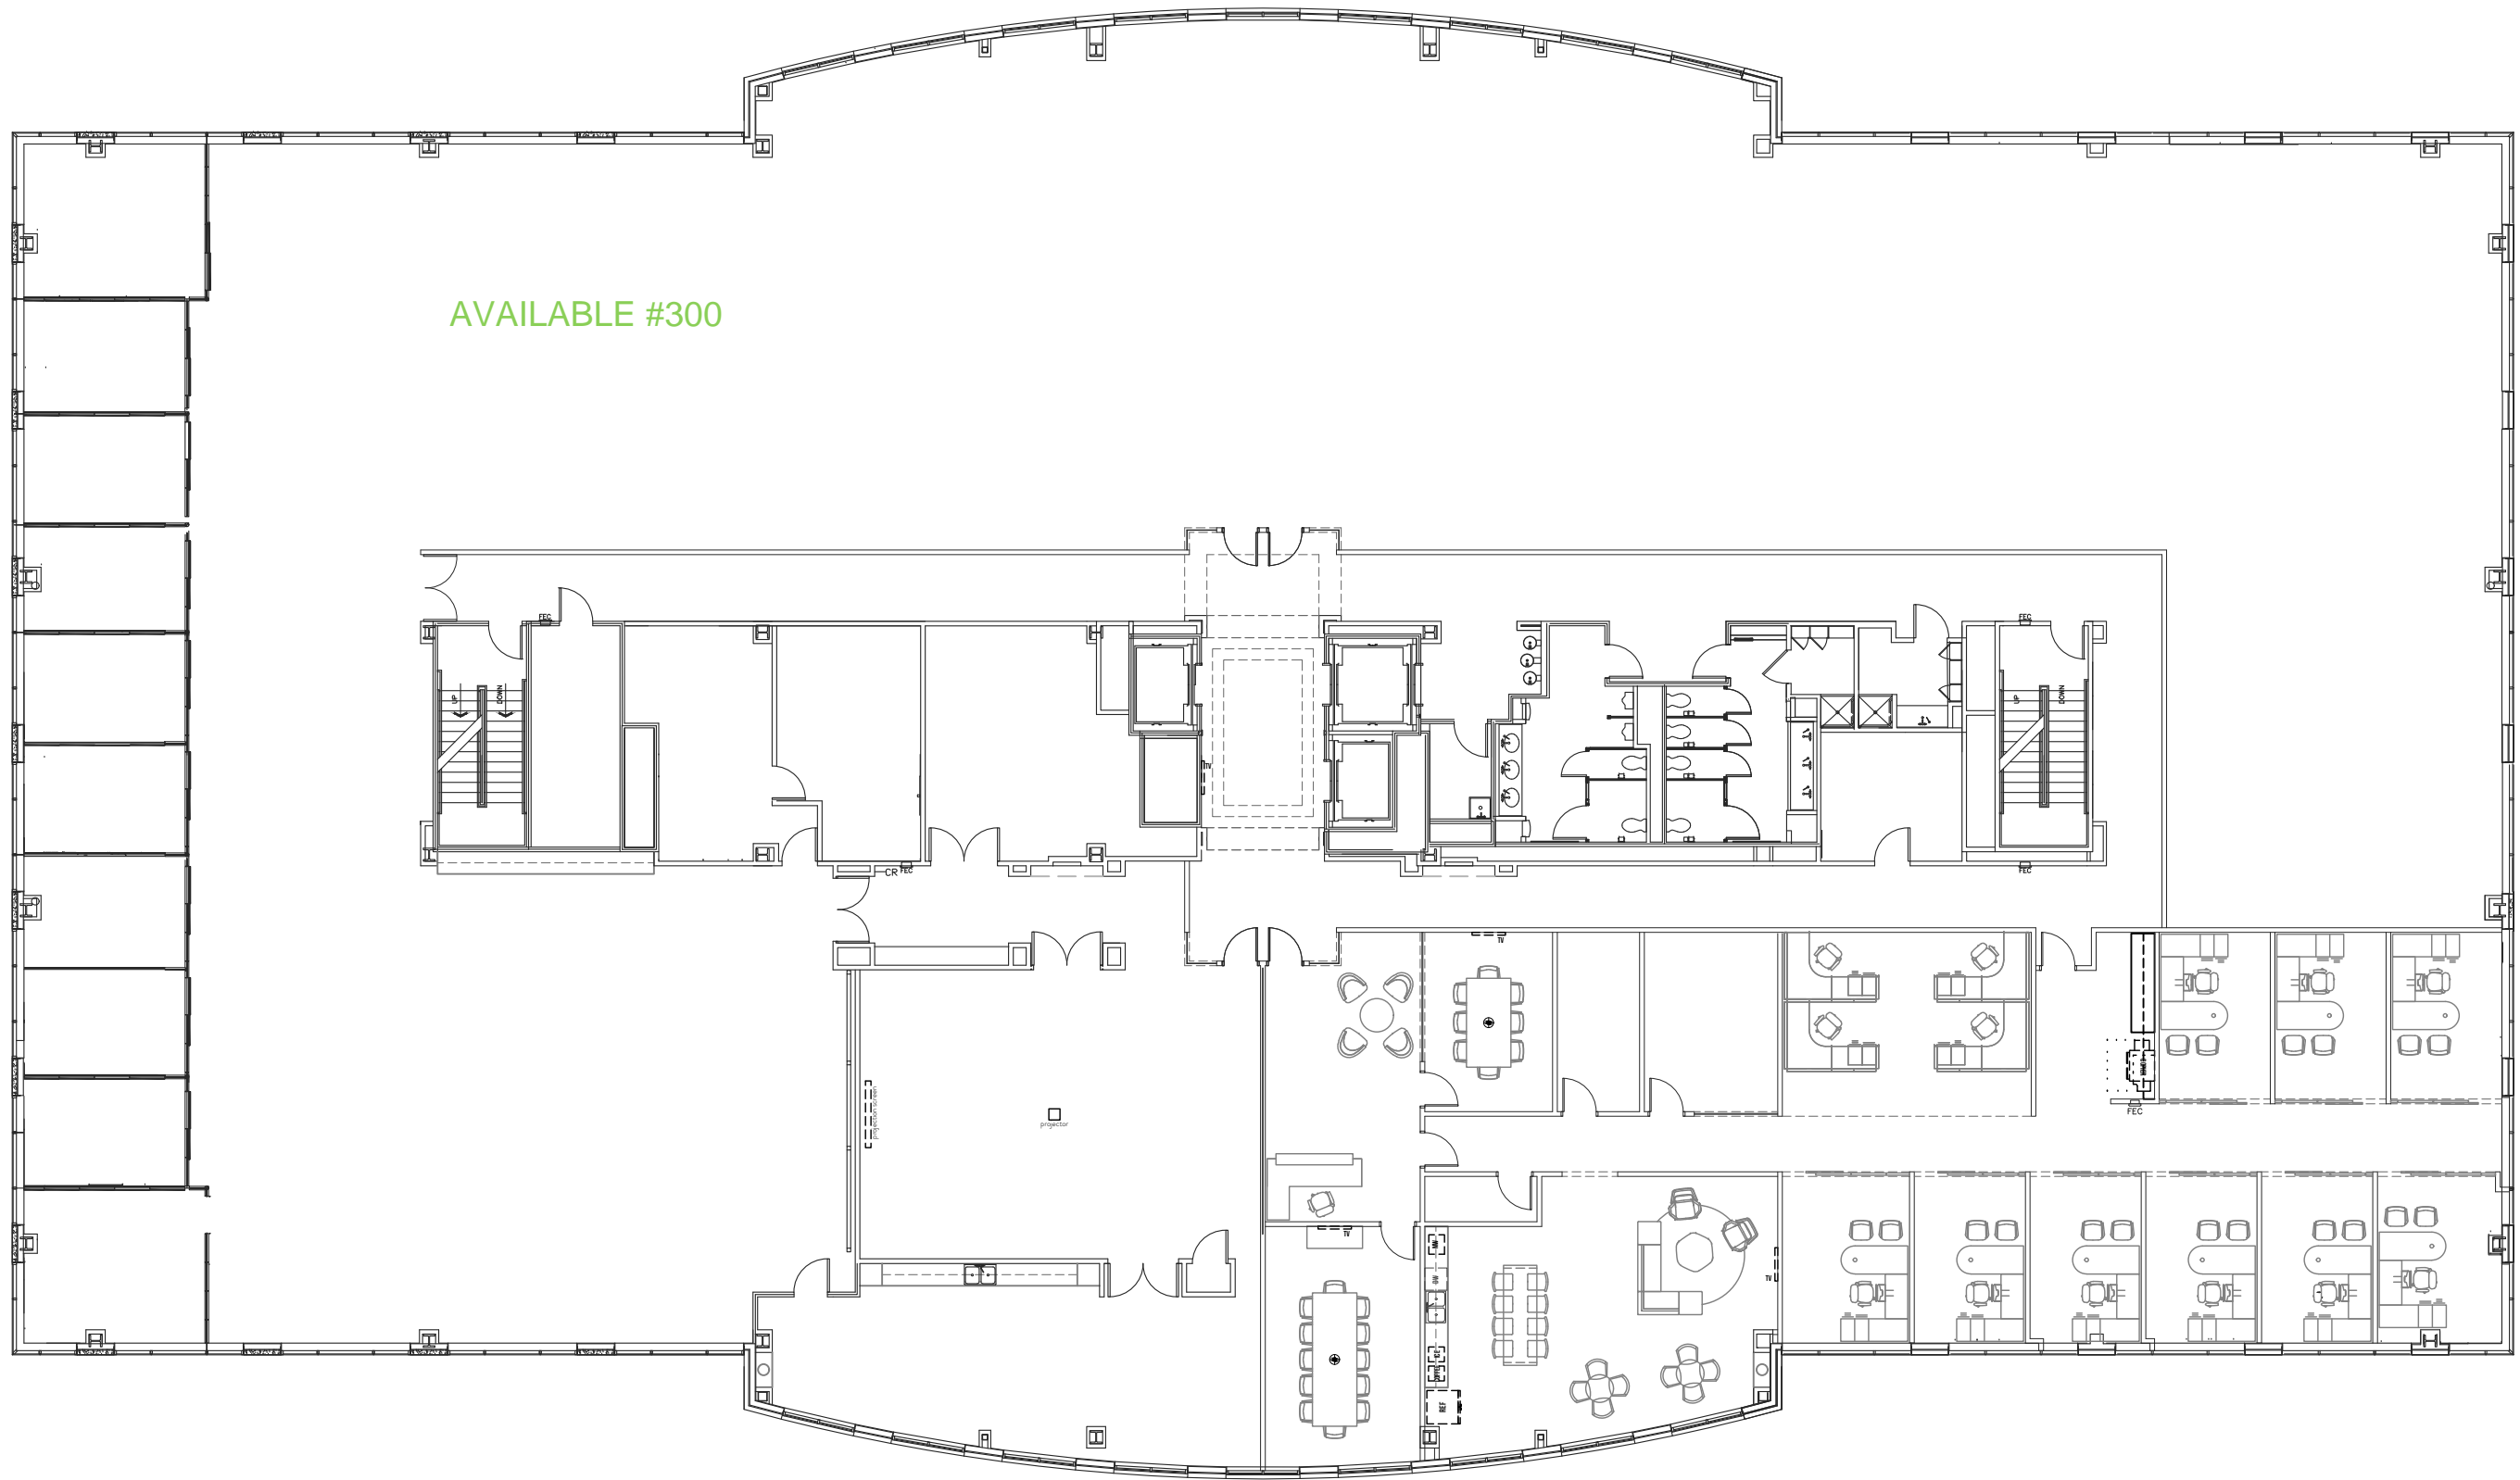

AVAILABLE #300

ELEVATE
DESIGN
©2016 ELEVATE DESIGN, LLC. ALL RIGHTS RESERVED.

3000 Meridian

3RD FLOOR AS-BUILT

ISSUE DATE: 12.10.2024

SCALE: 1/16"=1'-0"